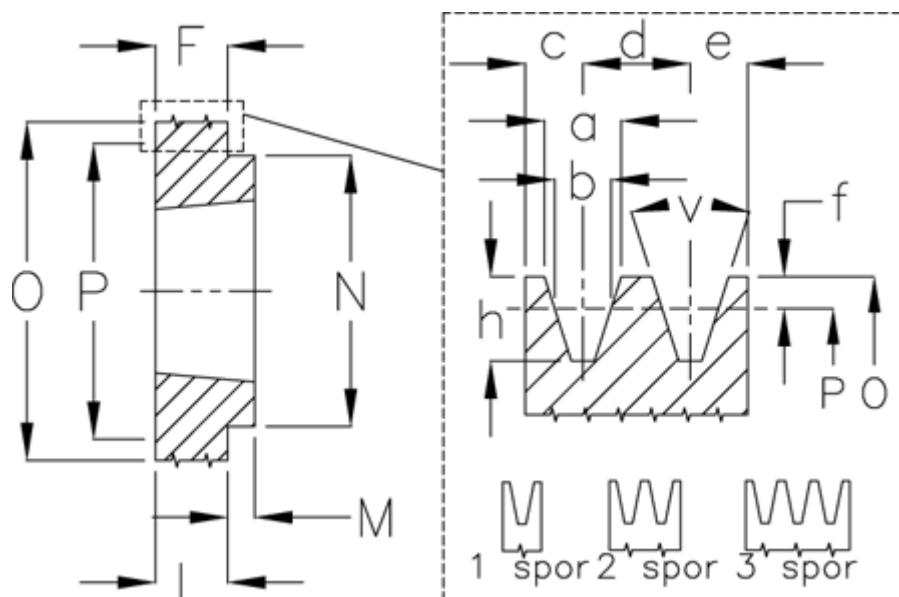

Article number: 604113015001

Description: V-belt pulley SPZ 150/1 TL1610

Measures

a	= 9.7	For bush	= 1610	P	= 150
b	= 8.5	h	= 11.0	Type	= SPZ
Bush ζ max	= 42	J	= -	v	= 38 grader
c	= 8.0	L	= 25		
d	= 12.0	m	= 9		
e	= 8.0	N	= 92		
f	= 2.0	Number of ribs	= 1		
F	= 16	O	= 154.0		